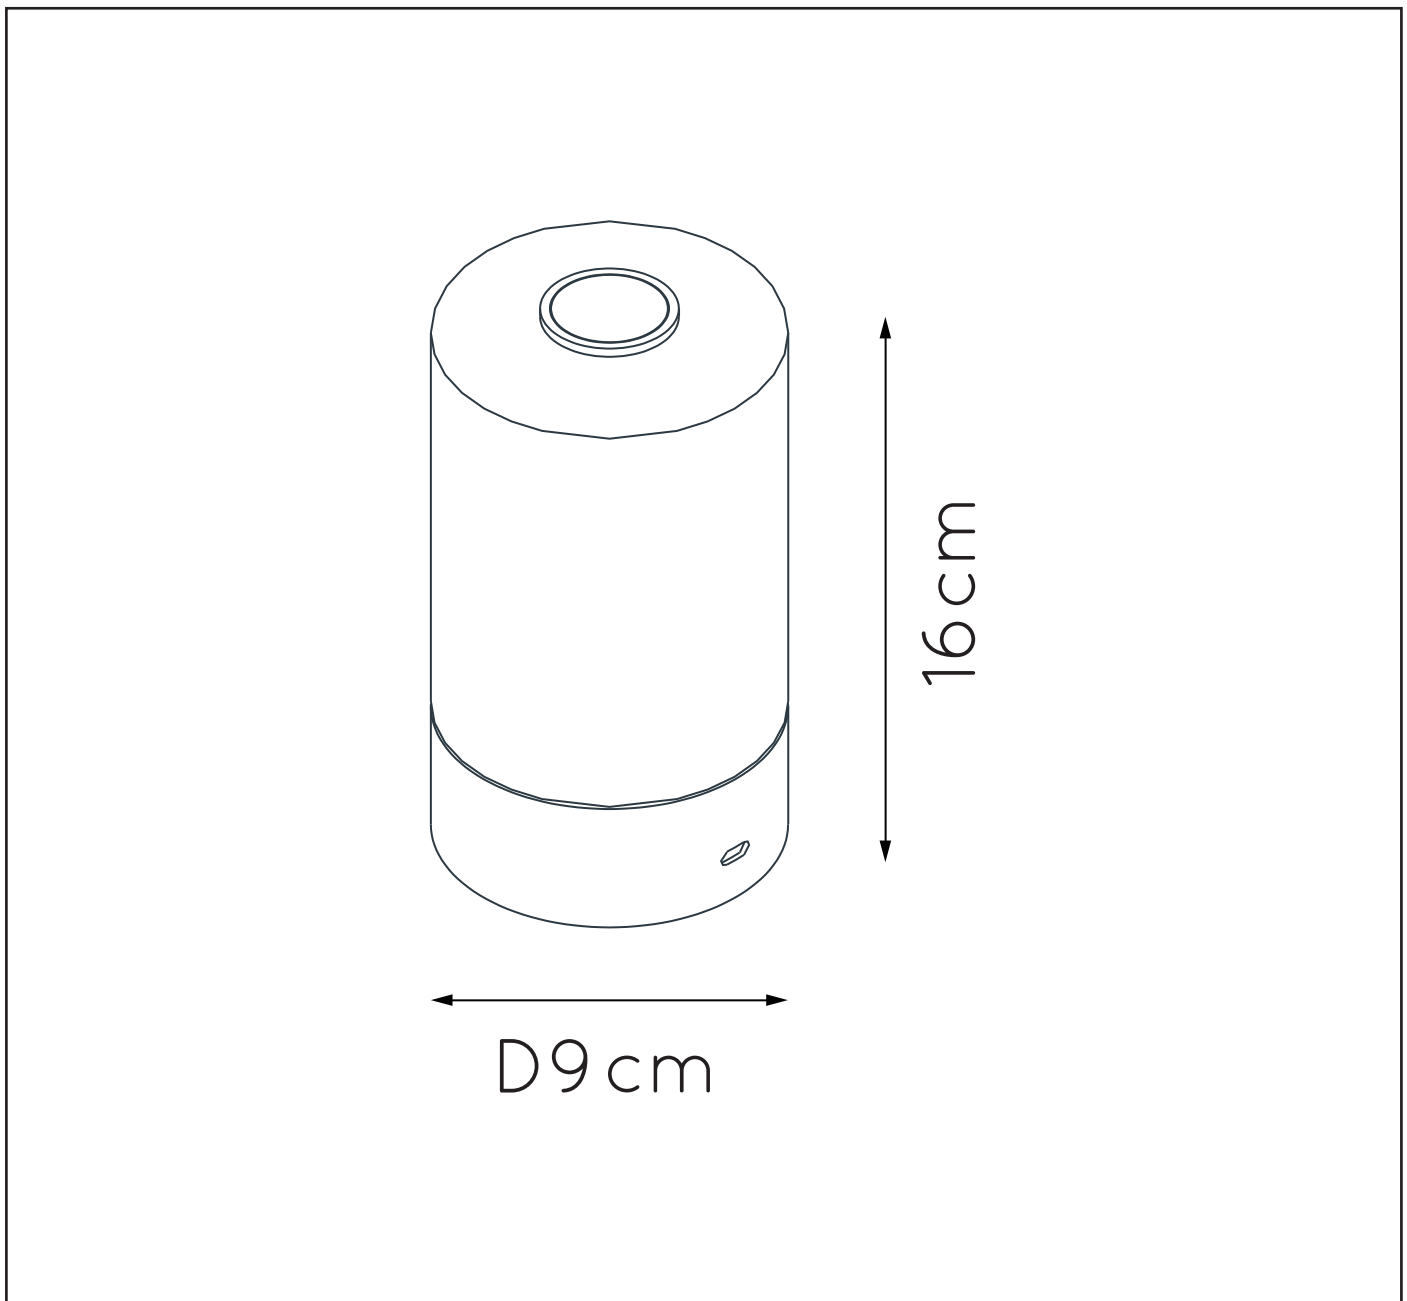

LUCIDE

GENERAL SPECIFICATIONS

item number : 26501/03/12 26501/03/30
EAN code : 5411212262714 5411212262721

TRIBUN

General

Dimensions LxWxH : 9 cm x 9 cm x 16 cm
Height minimum : -
Height maximum : 16 cm
Dimensions shade LxWxH : 9 cm x 9 cm x 12,5 cm
Main material : Metal/Plastic
Color : SILVER GREY/MATT BLACK
Style : Modern
Shape : Cylinder
Weight : 2,5 kg
Warranty : 3 years

Product specifications

Dimmable : 3 step dimmer
Light direction : Around (Diffuse)
Adjustable in height : No
Directional : No
Cable : Yes
Cable length : 50cm
Sensor : Without Sensor
Control : Touch Dimmer Switch
IP-Class : 20
Electric class : 3
Light source including ? : Yes
Lamp socket : LED
Light source number : 1
Power requirements : DC 5V,1000mA
(220-240V~50Hz main powerinput)
Bulb type & maximum wattage : AC LED 2,5W

For more specifications of this product please visit
www.lucide.com

LUCIDE

TECHNICAL DRAWING & DIMENSIONS

TRIBUN

Item number : 26501/03/12 26501/03/30

EAN code : 5411212262714 5411212262721

For more specifications, dimensions please visit